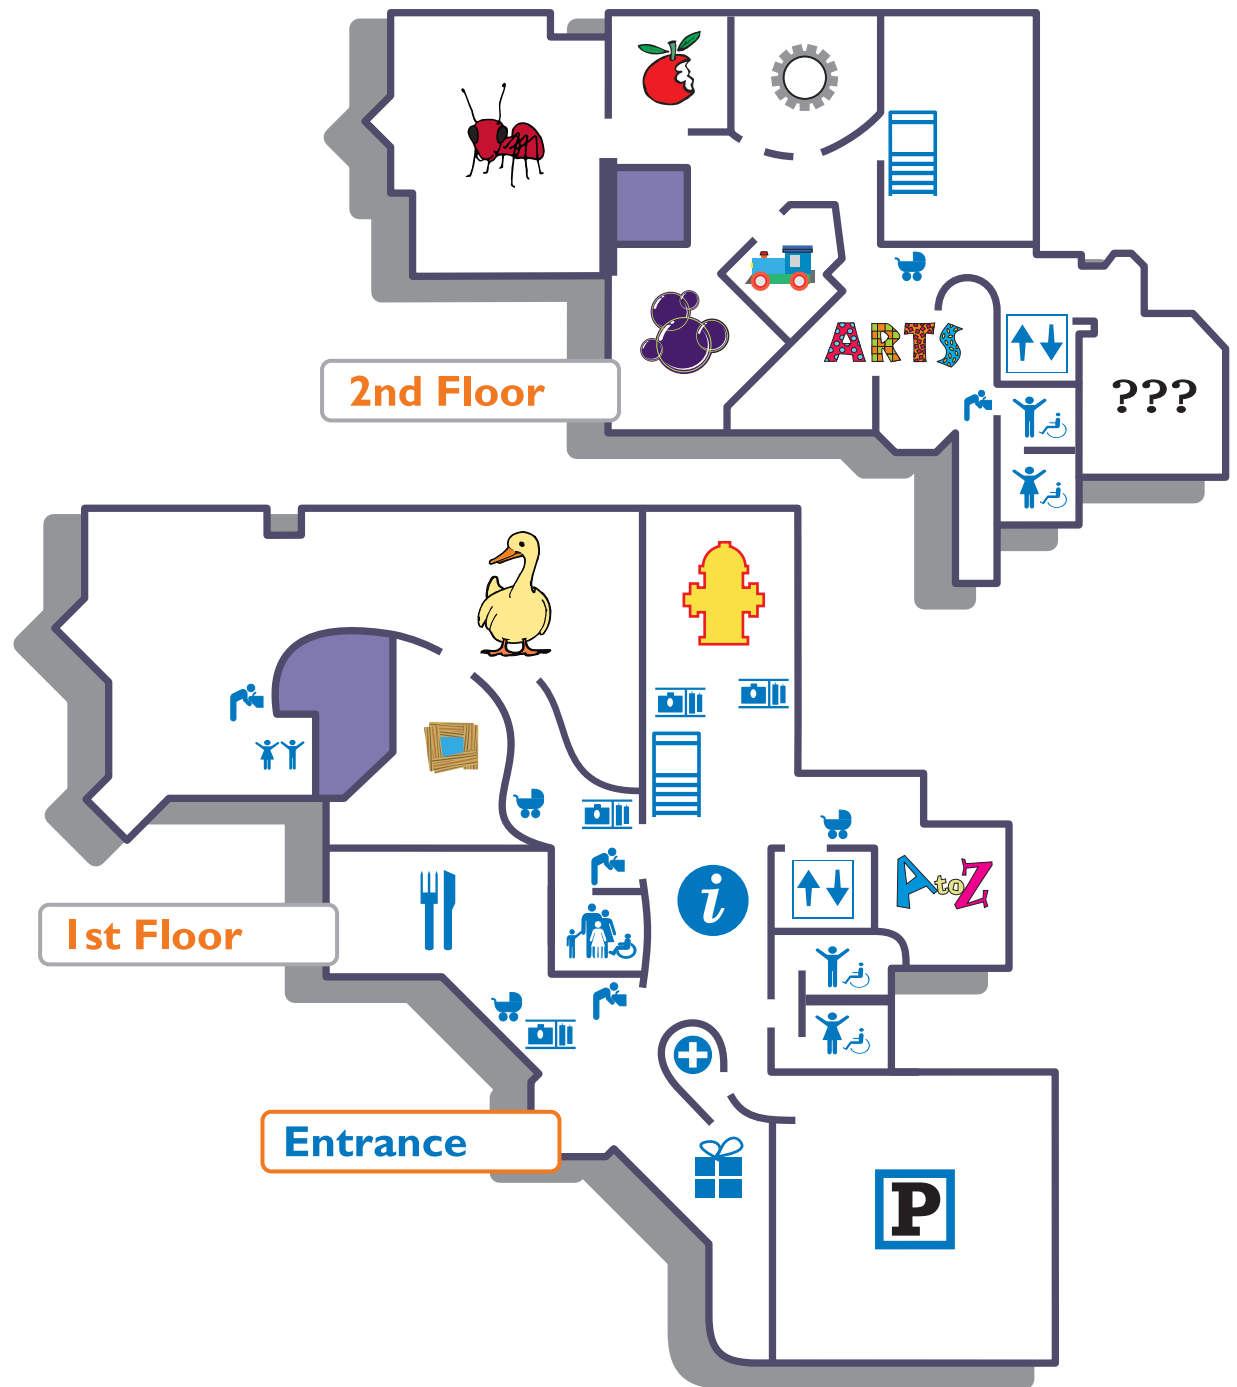

Museum Map

1st Floor

The A to Z Room

The Anna Jo Haynes
Resource Center

The Center
for the Young Child

The Clubhouse

Program Playhouse

CMD Fire Station No. 1

2nd Floor

ARTS a la carte

The Assembly Plant

Click Clack Train Track

Bubbles

My Market

Under my Feet
and Over my Head

WillitWorks

3rd Floor

Administration
Deliveries

Children Learn by Doing.

Amenities

Eat Street Cafeteria

Gift Shop

Stroller Parking

Elevator

Unisex Restroom

Mapa del Museo

1er Piso

The A to Z Room

The Anna Jo Haynes Resource Center

The Center for the Young Child

The Clubhouse

Program Playhouse