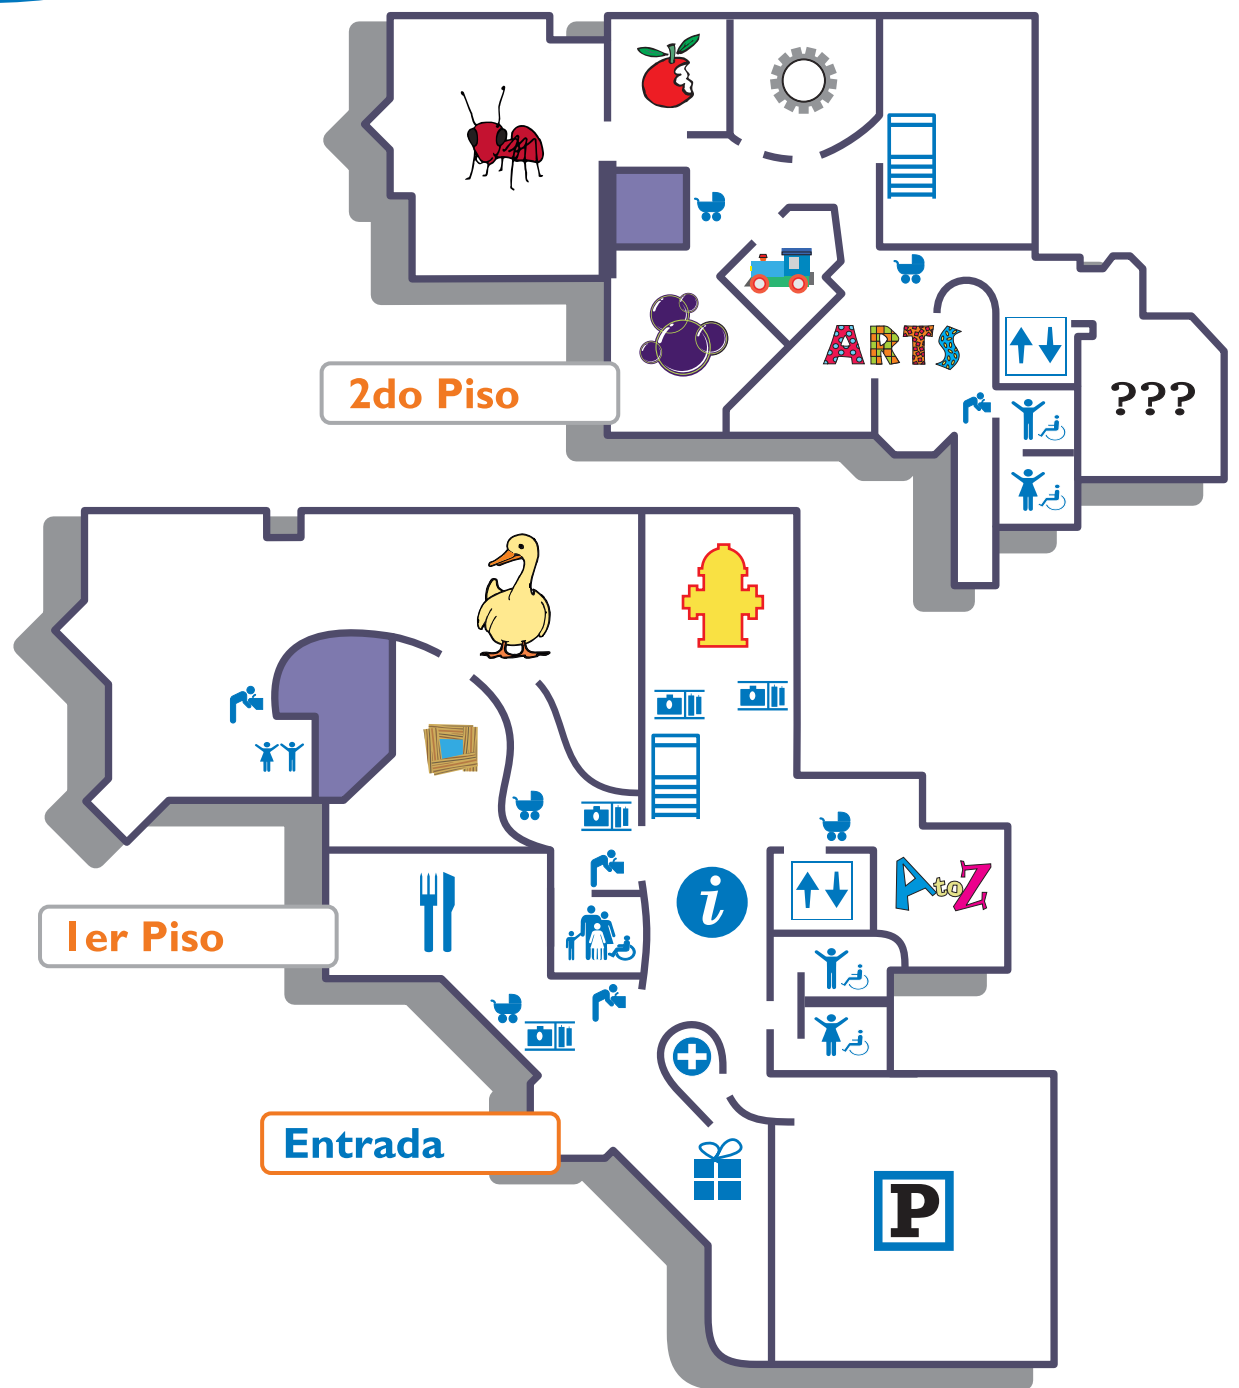

Mapa del Museo

1er Piso

The A to Z Room

The Anna Jo Haynes Resource Center

The Center for the Young Child

The Clubhouse

Program Playhouse

CMD Fire Station No. 1

2do Floor

ARTS a la carte

The Assembly Plant

Click Clack Train Track

Bubbles

My Market

Under my Feet and Over my Head

WillitWorks

3er Piso

Administración
Entregas

Los Niños Aprenden al Hacer.

Servicios

- Cafetería Eat Street
- Tienda de Regalos
- Lugar para Cochechos
- Elevadores

- Gabinetes y Armarios
- Bebederos
- Primeros Auxilios
- Escaleras

Baños

- Baños de Niños
- Baños de Niñas
- Baños para Familias
- Baños Unisex